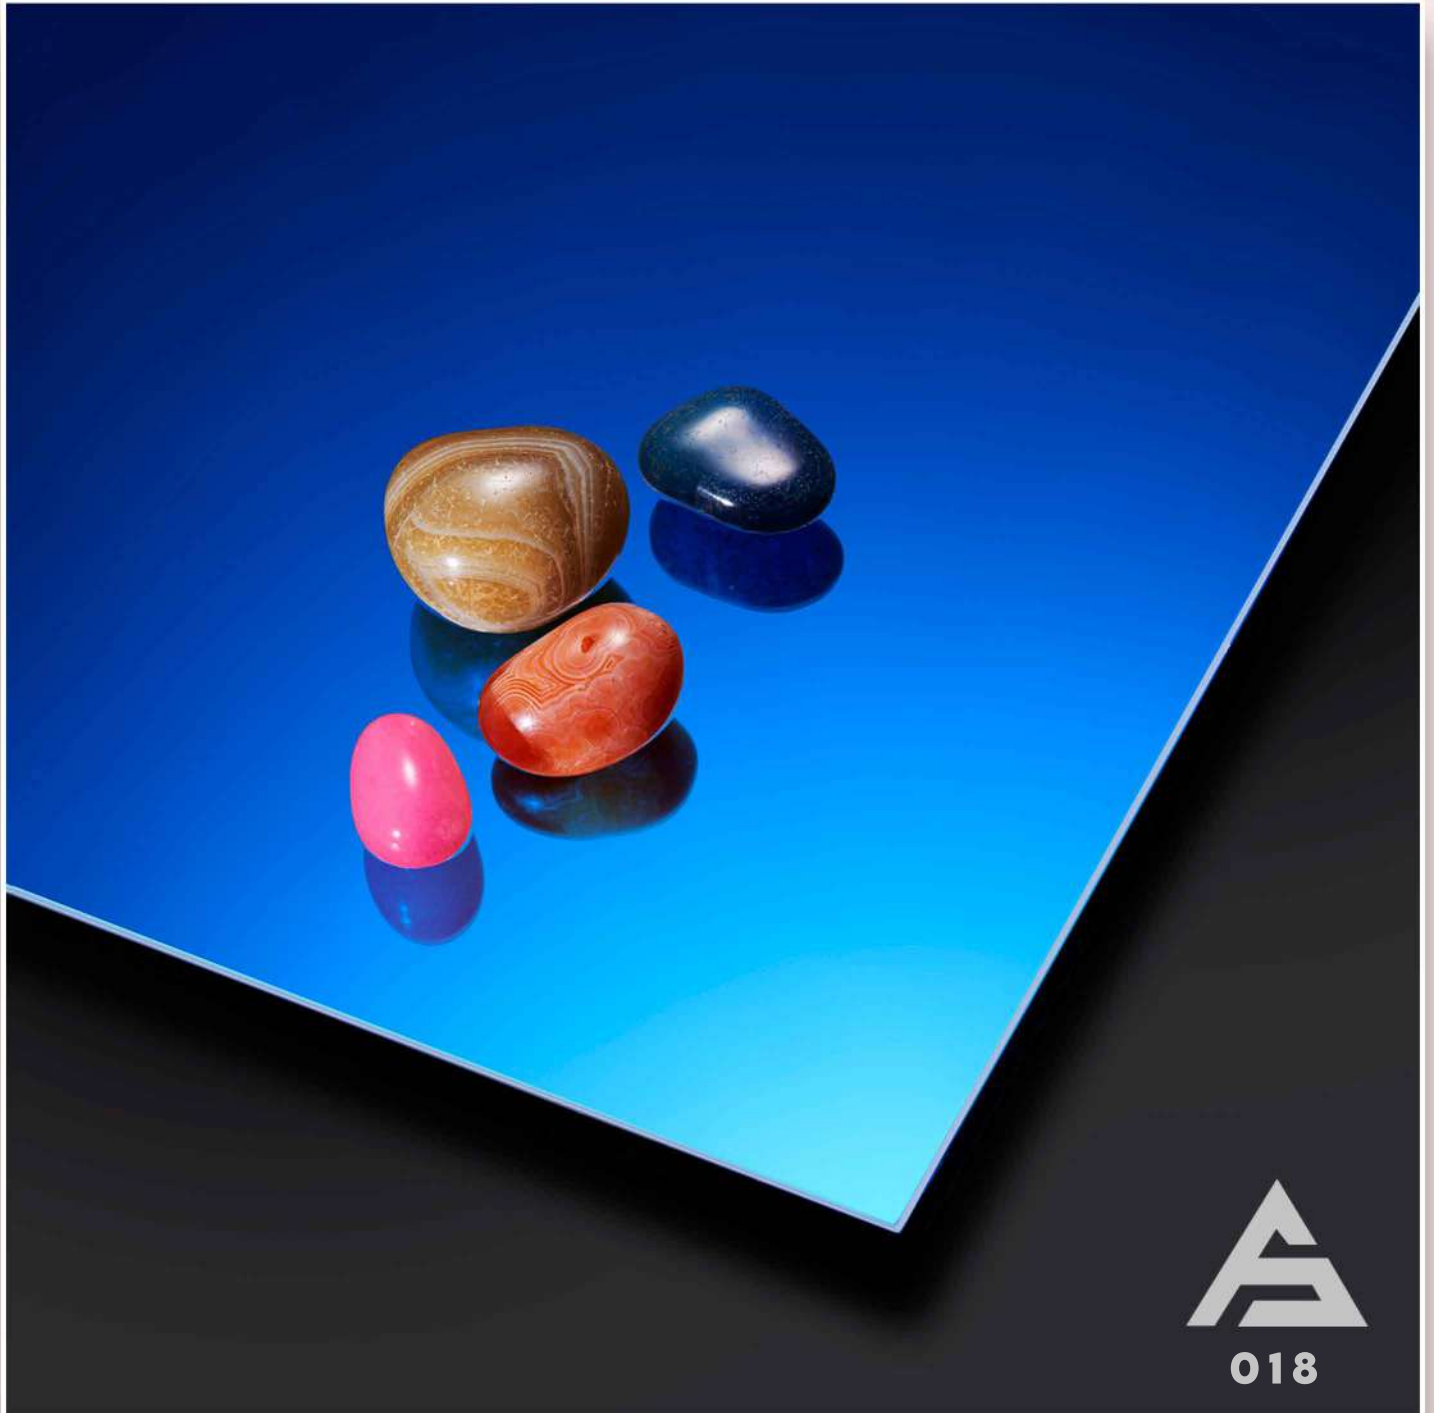

ACRYLIC MIRROR SHEETS / POLYSTYRENE MIRROR SHEETS

ACRYLIC SILVER MIRROR

003

ACRYLIC GOLD MIRROR

006

ACRYLIC BRONZE MIRROR

009

ACRYLIC GREY MIRROR

012

ACRYLIC LIGHT BLUE MIRROR

015

ACRYLIC DARK BLUE MIRROR

018

ACRYLIC PURPLE MIRROR

021

ACRYLIC PINK MIRROR