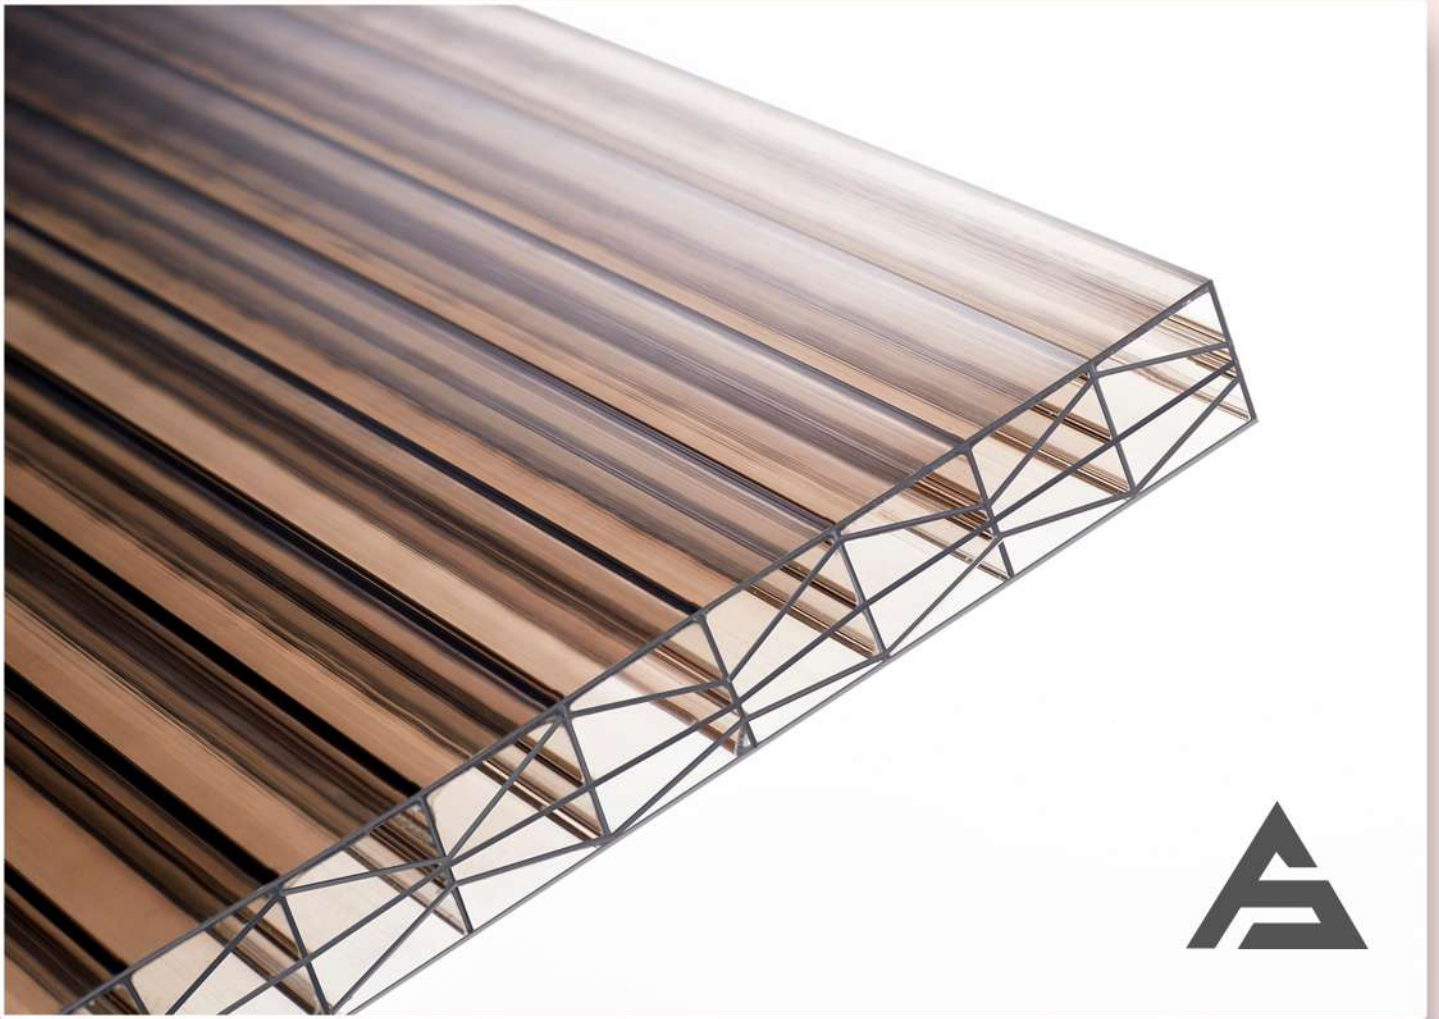

PC LITE METTALIC GREY

MULTIWALL SHEETS

PC LITE 16MM BROWN

MULTIWALL SHEETS

PC LITE 16MM CLEAR

EMBOSSED POLYCARBONATE

PC LITE BROWN

EMBOSSED POLYCARBONATE