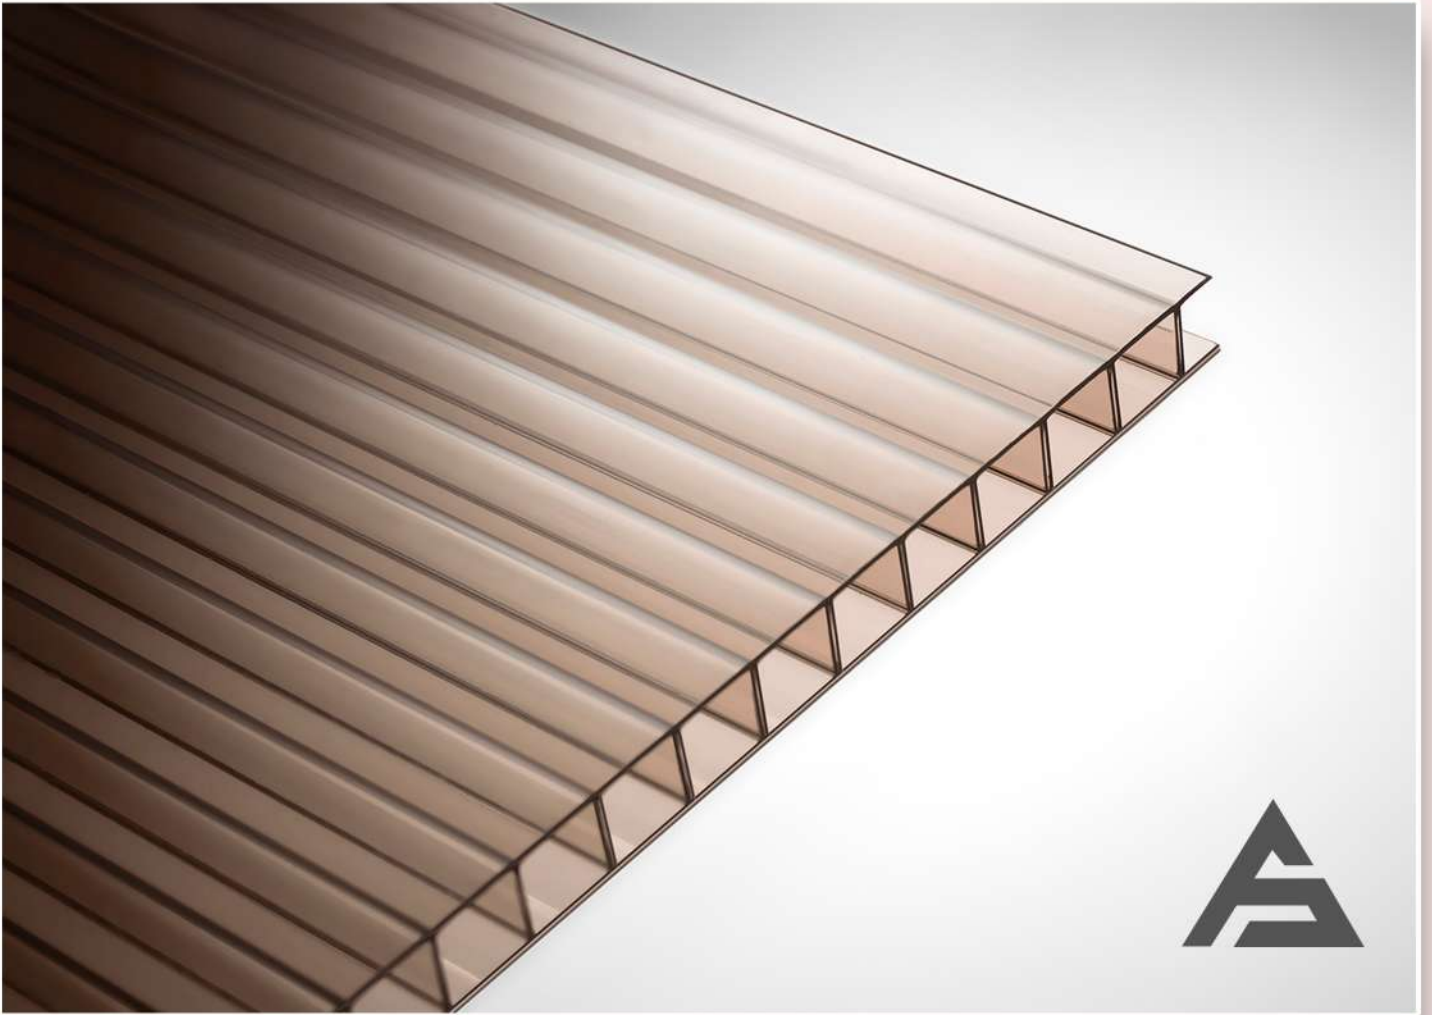

PC LITE POLYCARBONATE SHEETS

PC LITETM
Polycarbonate Sheets

By

MULTIWALL SHEETS

PC LITE CLEAR

MULTIWALL SHEETS

PC LITE BROWN

MULTIWALL SHEETS

PC LITE METTALIC GREY

MULTIWALL SHEETS

PC LITE 16MM BROWN

MULTIWALL SHEETS

PC LITE 16MM CLEAR

EMBOSSED POLYCARBONATE

PC LITE BROWN

EMBOSSED POLYCARBONATE